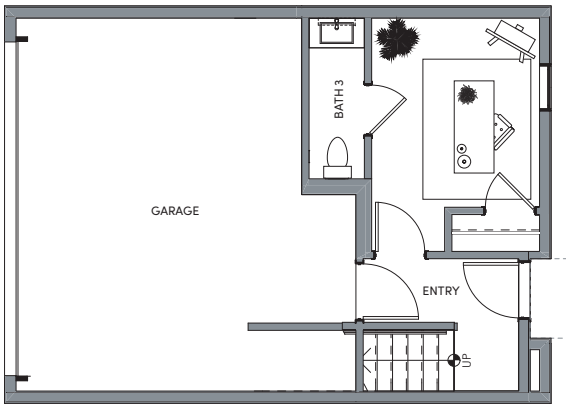

# CUENOHO

APPROX 1,788 SQ FT  
ROOF DECK 241 SQ FT  
3 BEDROOMS  
2 BATHROOMS  
2 POWDER ROOMS

# PLAN A4

First Floor

Second Floor

Third Floor

Roof Top