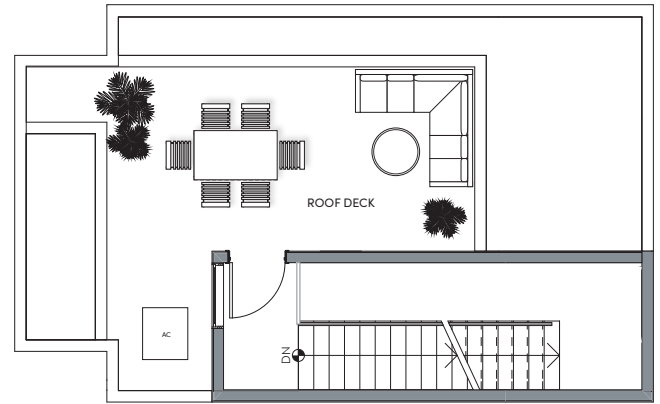

# CUENOHO

APPROX 1,788 SQ FT  
ROOF DECK 241 SQ FT  
3 BEDROOMS  
2 BATHROOMS  
2 POWDER ROOMS

# PLAN A4

First Floor

Second Floor

Third Floor

Roof Top