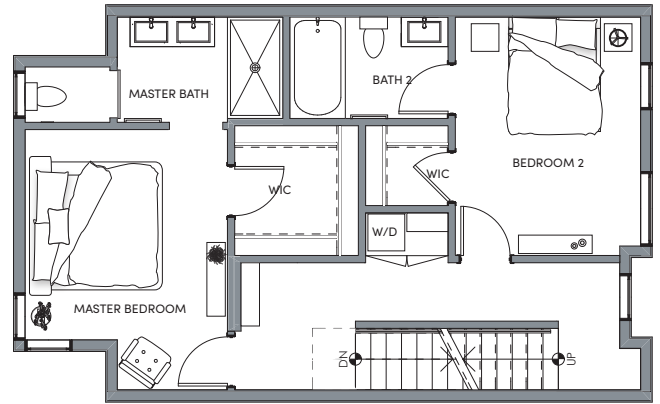

# CUENOHO

APPROX 1,788 SQ FT  
ROOF DECK 241 SQ FT  
3 BEDROOMS  
2 BATHROOMS  
2 POWDER ROOMS

# PLAN A4

First Floor

Second Floor

Third Floor

Roof Top