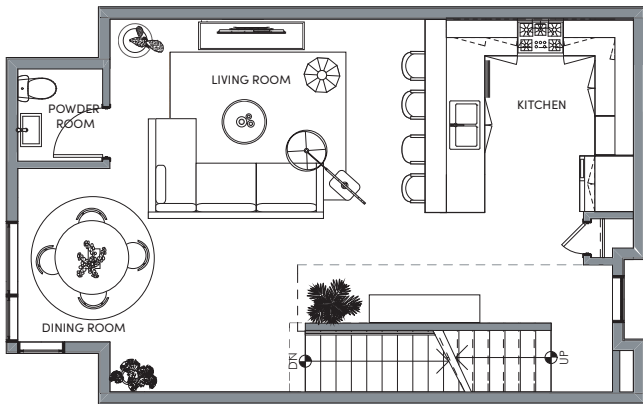

# CUENOHO

APPROX 1,788 SQ FT  
ROOF DECK 241 SQ FT  
3 BEDROOMS  
2 BATHROOMS  
2 POWDER ROOMS

# PLAN A4

First Floor

Second Floor

Third Floor

Roof Top